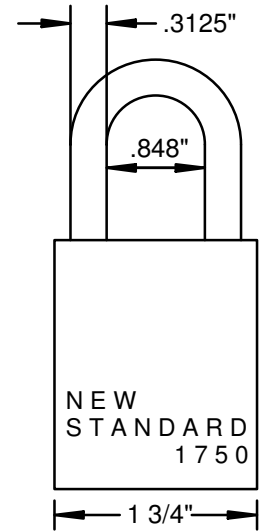

## ADAPTABLE PADLOCK SYSTEM™

FOR SARGENT  
INTERCHANGEABLE  
CORE CYLINDERS

ACCEPTS SARGENT  
INTERCHANGEABLE CORE  
CYLINDERS

SYSTEM WIDE FEATURES  
COMMON TO ALL MODELS

3 SHACKLE MATERIALS:  
HARDENED STEEL, STAINLESS  
STEEL, AND BRASS, 7 BASIC  
SHACKLE LENGTHS, 8" AND 12"  
AVAILABLE IN STAINLESS STEEL.  
(1 1/4" IS STANDARD)

PATENTED

ELLIPTICAL SOLID BRASS BODY

DOUBLE BALL LOCKING DESIGN

MADE IN U. S. A.

1 3/4" (MODEL 1750) OR 2" (MODEL  
2000) BODY WIDTHS

FURNISHED: LESS CYLINDER

ALL PARTS ARE CORROSION  
RESISTANT STAINLESS STEEL OR  
BRASS AND ARE COMPLETELY  
INTERCHANGEABLE.