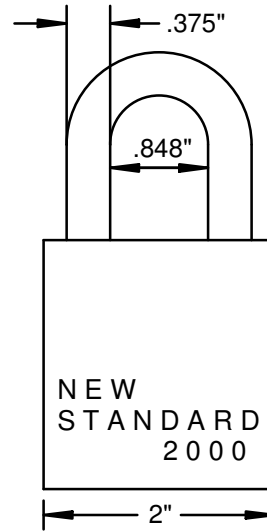

NEW STANDARD® MFG. CO

ADAPTABLE PADLOCK SYSTEM™

FOR SARGENT
INTERCHANGEABLE
CORE CYLINDERS