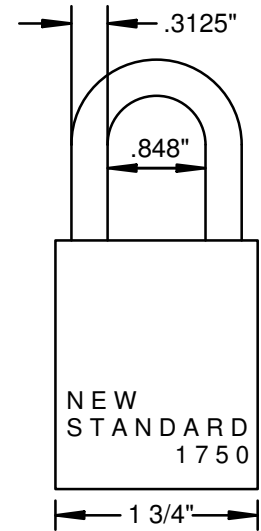

NEW STANDARD® MFG. CO

ADAPTABLE PADLOCK SYSTEM™

FOR SMALL FORMAT
INTERCHANGEABLE CORE
LOCK CYLINDERS

ACCEPTS 6 OR 7 PIN
SMALL FORMAT
INTERCHANGEABLE CORE
CYLINDERS

INCLUDING

* FALCON * ARROW * BEST *
SCHLAGE * K.S.P. * ILCO *
* MEDECO * KABA PEAKS *

ELLIPTICAL SOLID BRASS BODY

DOUBLE BALL LOCKING DESIGN

1 3/4" (MODEL 1750) OR 2" (MODEL
2000) BODY WIDTHS

FURNISHED: LESS CYLINDER

ALL PARTS ARE CORROSION
RESISTANT STAINLESS STEEL OR
BRASS AND ARE COMPLETELY
INTERCHANGEABLE.