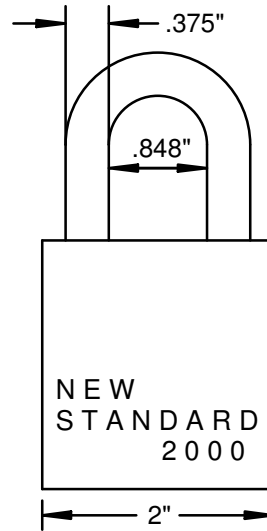

NEW STANDARD® MFG. CO

ADAPTABLE PADLOCK SYSTEM™

FOR SMALL FORMAT
INTERCHANGEABLE CORE
LOCK CYLINDERS

ACCEPTS 6 OR 7 PIN
SMALL FORMAT
INTERCHANGEABLE CORE
CYLINDERS

INCLUDING

* FALCON * ARROW * BEST *
SCHLAGE * K.S.P. * ILCO *
* MEDECO * KABA PEAKS *

ELLIPTICAL SOLID BRASS BODY

DOUBLE BALL LOCKING DESIGN

1 3/4" (MODEL 1750) OR 2" (MODEL
2000) BODY WIDTHS

FURNISHED: LESS CYLINDER

ALL PARTS ARE CORROSION
RESISTANT STAINLESS STEEL OR
BRASS AND ARE COMPLETELY
INTERCHANGEABLE.