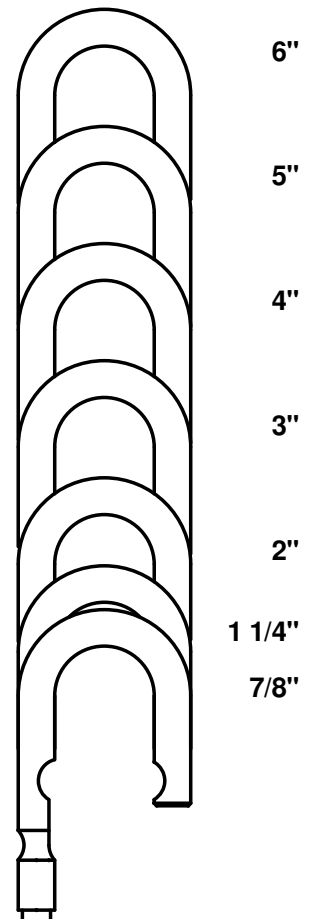

ELLIPTICAL SOLID BRASS BODY

DOUBLE BALL LOCKING DESIGN

1 3/4" (MODEL 1750) OR 2" (MODEL
2000) BODY WIDTHS

FURNISHED: LESS CYLINDER

ALL PARTS ARE CORROSION
RESISTANT STAINLESS STEEL OR
BRASS AND ARE COMPLETELY
INTERCHANGEABLE.

3 SHACKLE MATERIALS:
HARDENED STEEL, STAINLESS
STEEL, AND BRASS, 7 BASIC
SHACKLE LENGTHS, 8" AND 12"
AVAILABLE IN STAINLESS STEEL.
(1 1/4" IS STANDARD)

DISTRIBUTED BY:

NEW STANDARD
MANUFACTURING COMPANY
7005 SPEEDWAY
BLVD., BLDG. F111
LAS VEGAS, NEVADA 89115
702-649-0599 FAX 702-649-0544
e-mail:
newstandardmfg@mindspring.com

PRICE LIST: NEW STANDARD PADLOCKS FOR SMALL FORMAT INTERCHANGEABLE CORE CYLINDERS

September 1, 2011

PADLOCKS WITH HARDENED STEEL SHACKLES

DESCRIPTION	7/8"	1 1/4"	2"	3"	4"	5"	6"
1750 KR	185-107	185-112	185-120	185-130	185-140	185-150	185-160
KR FUNCTION ONLY	\$ 38.17	\$ 38.17	\$ 39.77	\$ 42.69	\$ 44.99	\$ 46.99	\$ 49.31
2000 KR	210-107	210-112	210-120	210-130	210-140	210-150	210-160
KR FUNCTION ONLY	\$ 46.03	\$ 46.03	\$ 47.97	\$ 51.97	\$ 54.47	\$ 57.75	\$ 60.27
1750 CONVERTIBLE	385-107	385-112	385-120	385-130	385-140	385-150	385-160
DUAL FUNCTION: KR OR NKR	\$ 39.22	\$ 39.22	\$ 40.82	\$ 43.74	\$ 46.04	\$ 48.04	\$ 50.36
2000 CONVERTIBLE	410-107	410-112	410-120	410-130	410-140	410-150	410-160
DUAL FUNCTION: KR OR NKR	\$ 47.11	\$ 47.11	\$ 49.05	\$ 53.05	\$ 55.55	\$ 58.83	\$ 61.35